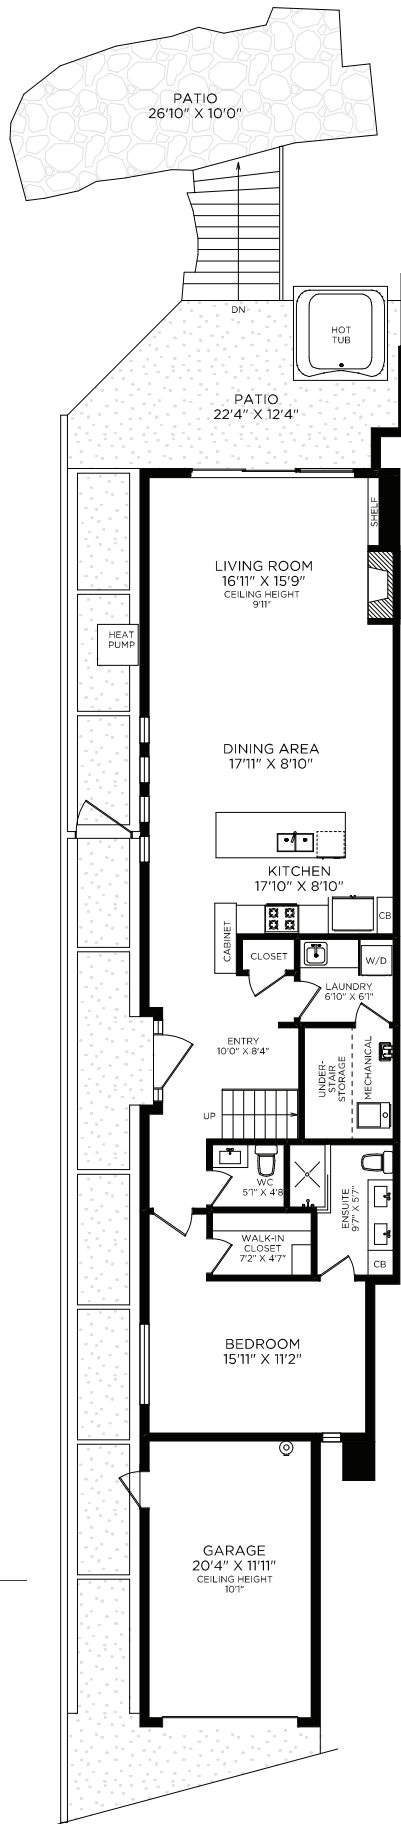

10303 RESTHAVEN DRIVE

Document prepared for the exclusive use of:

Andy Stephenson*

*Personal Real Estate Corporation

Sotheby's | Canada
INTERNATIONAL REALTY

MAIN FLOOR

Floor	Finished	Unfinished	Total
Main	1335	0	1335
Upper	1002	0	1002
Total	2337	0	2337

Other Areas

Garage	278
Patios	500
Balcony	607

All information furnished regarding this property is from sources deemed reliable but no warranty or representation is made to the accuracy thereof. Purchaser to verify measurements if important.

UPPER FLOOR

REALFOTO

250 388 6998
orders@realfoto.ca

Measured 01/13/2026 by T.M.