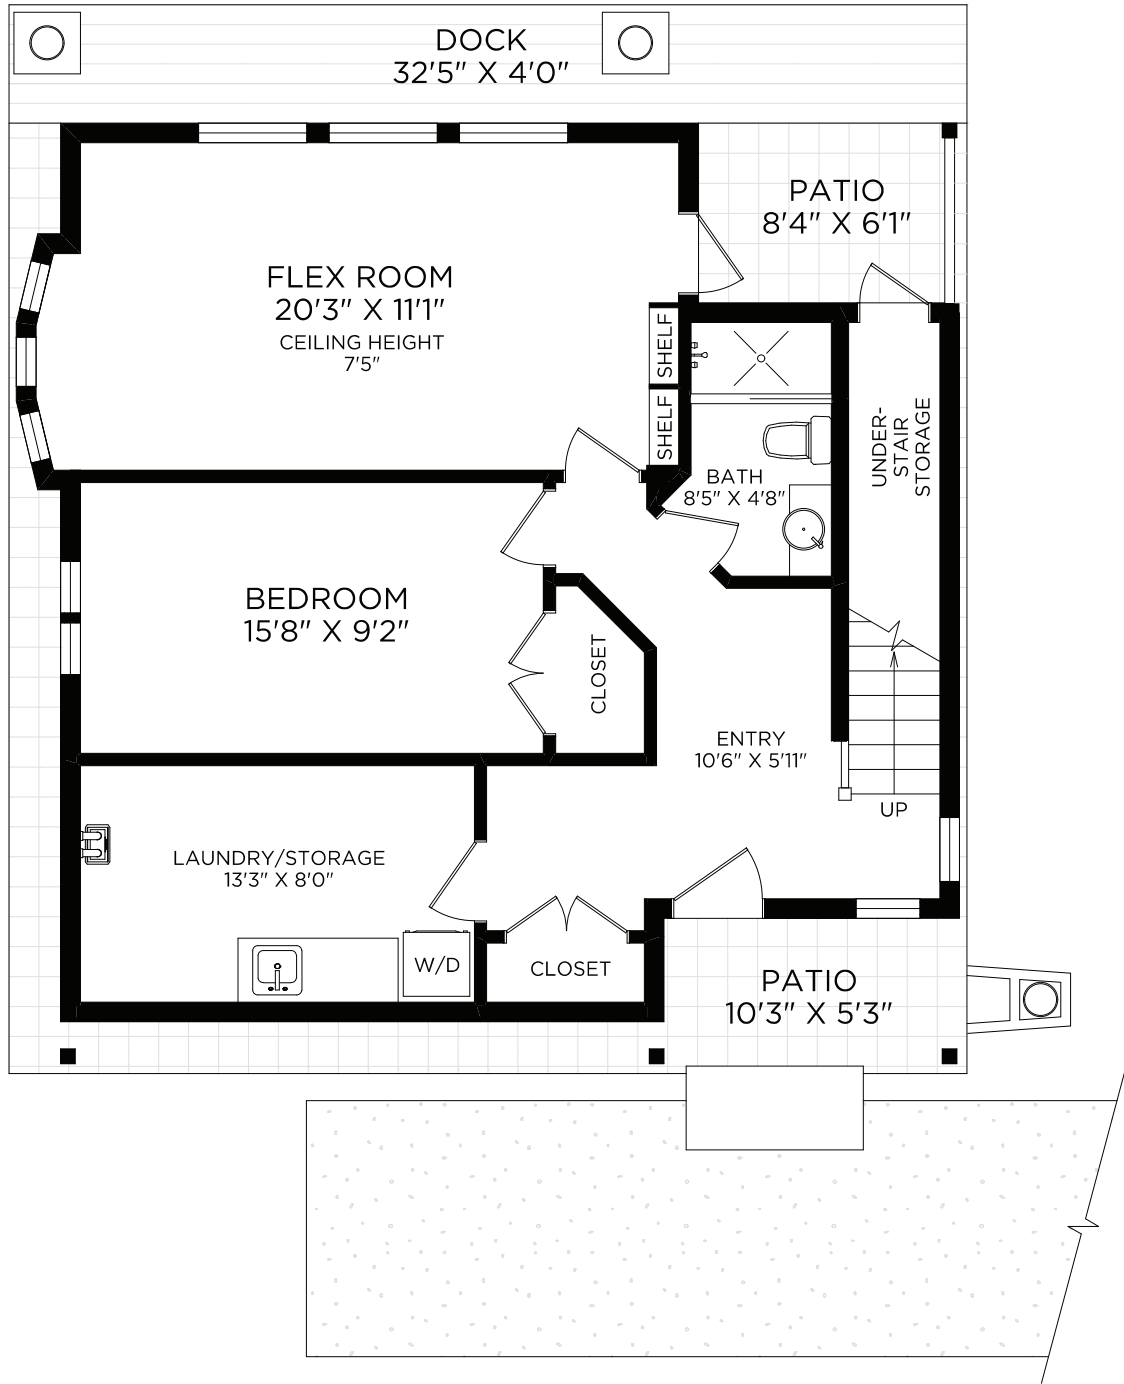

FH18-445 HEAD STREET

Document prepared for the exclusive use of:

Andy Stephenson*

*Personal Real Estate Corporation

Sotheby's | Canada
INTERNATIONAL REALTY

GROUND FLOOR

Floor	Finished	Unfinished	Total	Other Areas	
Main	941	0	941	Decks	848
Upper	348	0	348	Patio	110
Ground	847	0	847	Dock	129
Total	2136	0	2136		

REALFOTO

250 388 6988
orders@realfoto.ca

Measured 05/01/2024 by T.M.

All information furnished regarding this property is from sources deemed reliable but no warranty or representation is made to the accuracy thereof. Purchaser to verify measurements if important.