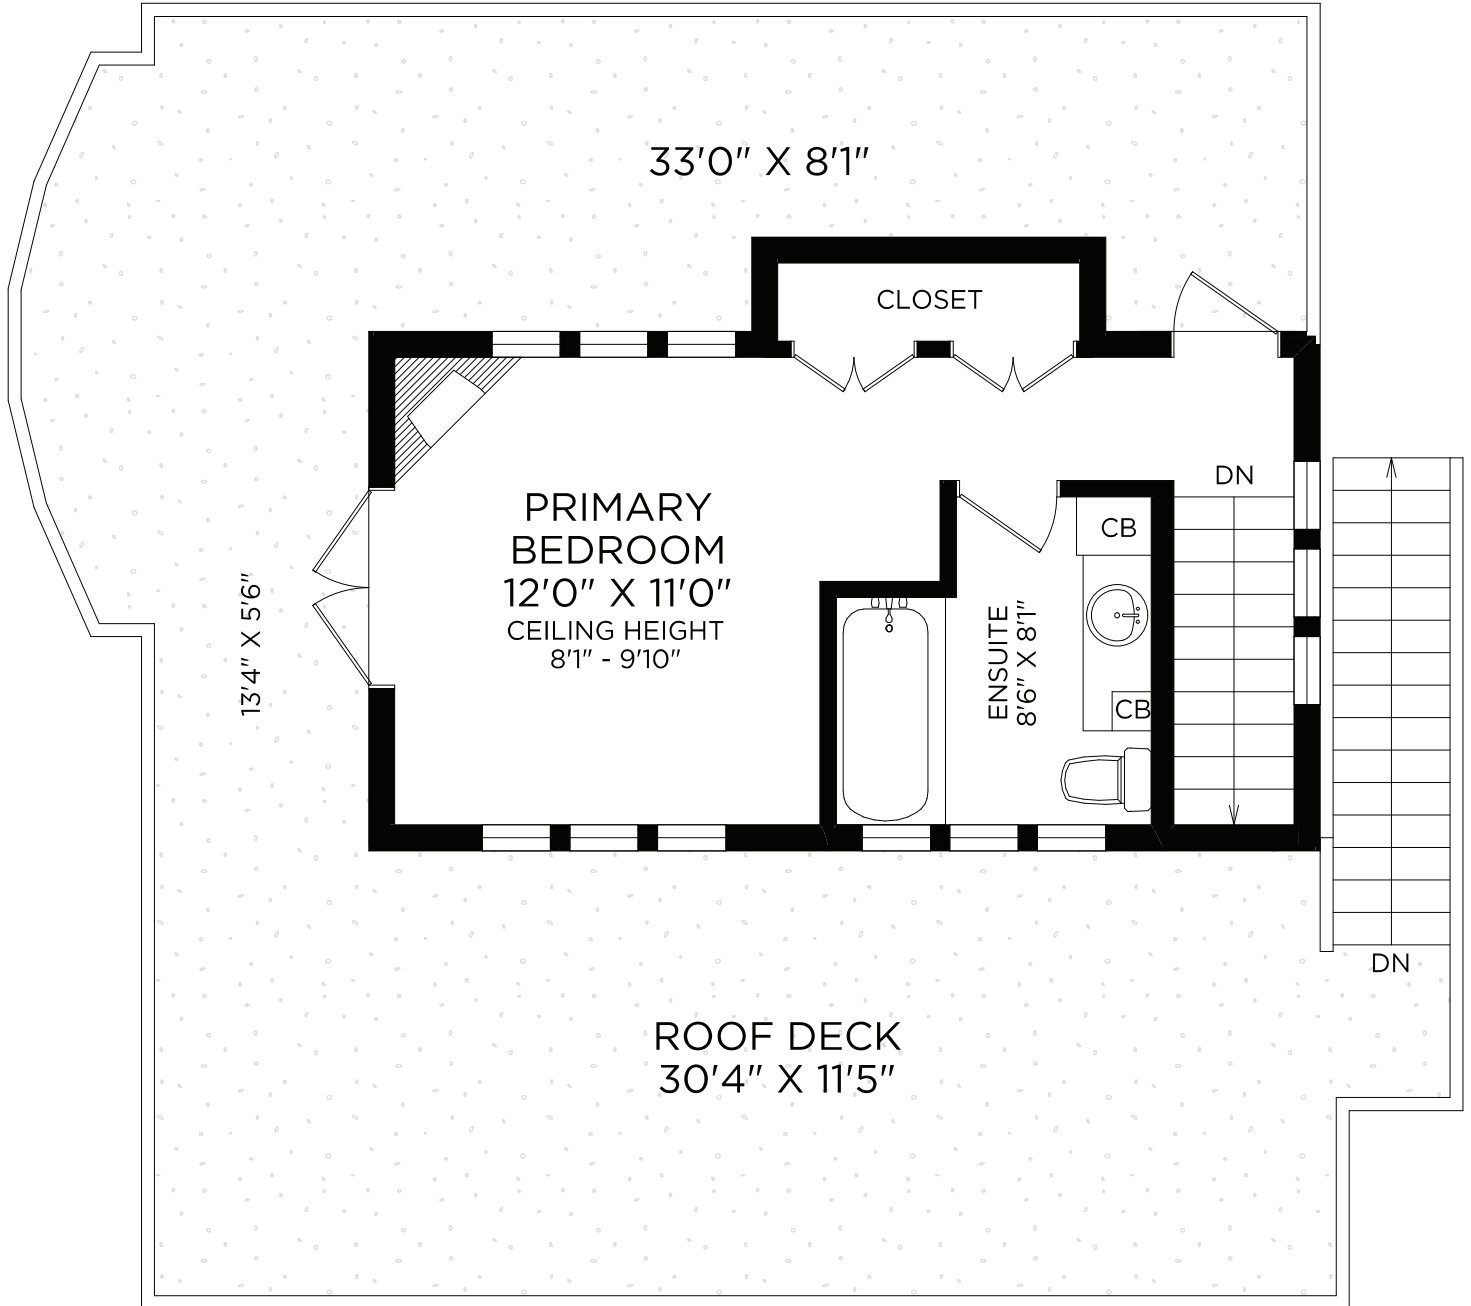

## UPPER FLOOR

Floor	Finished	Unfinished	Total	Other Areas	
Main	941	0	941	Decks	848
Upper	348	0	348	Patio	110
Ground	847	0	847	Dock	129
<b>Total</b>	<b>2136</b>	<b>0</b>	<b>2136</b>		

**REALFOTO**

250 388 6988  
orders@realfoto.ca