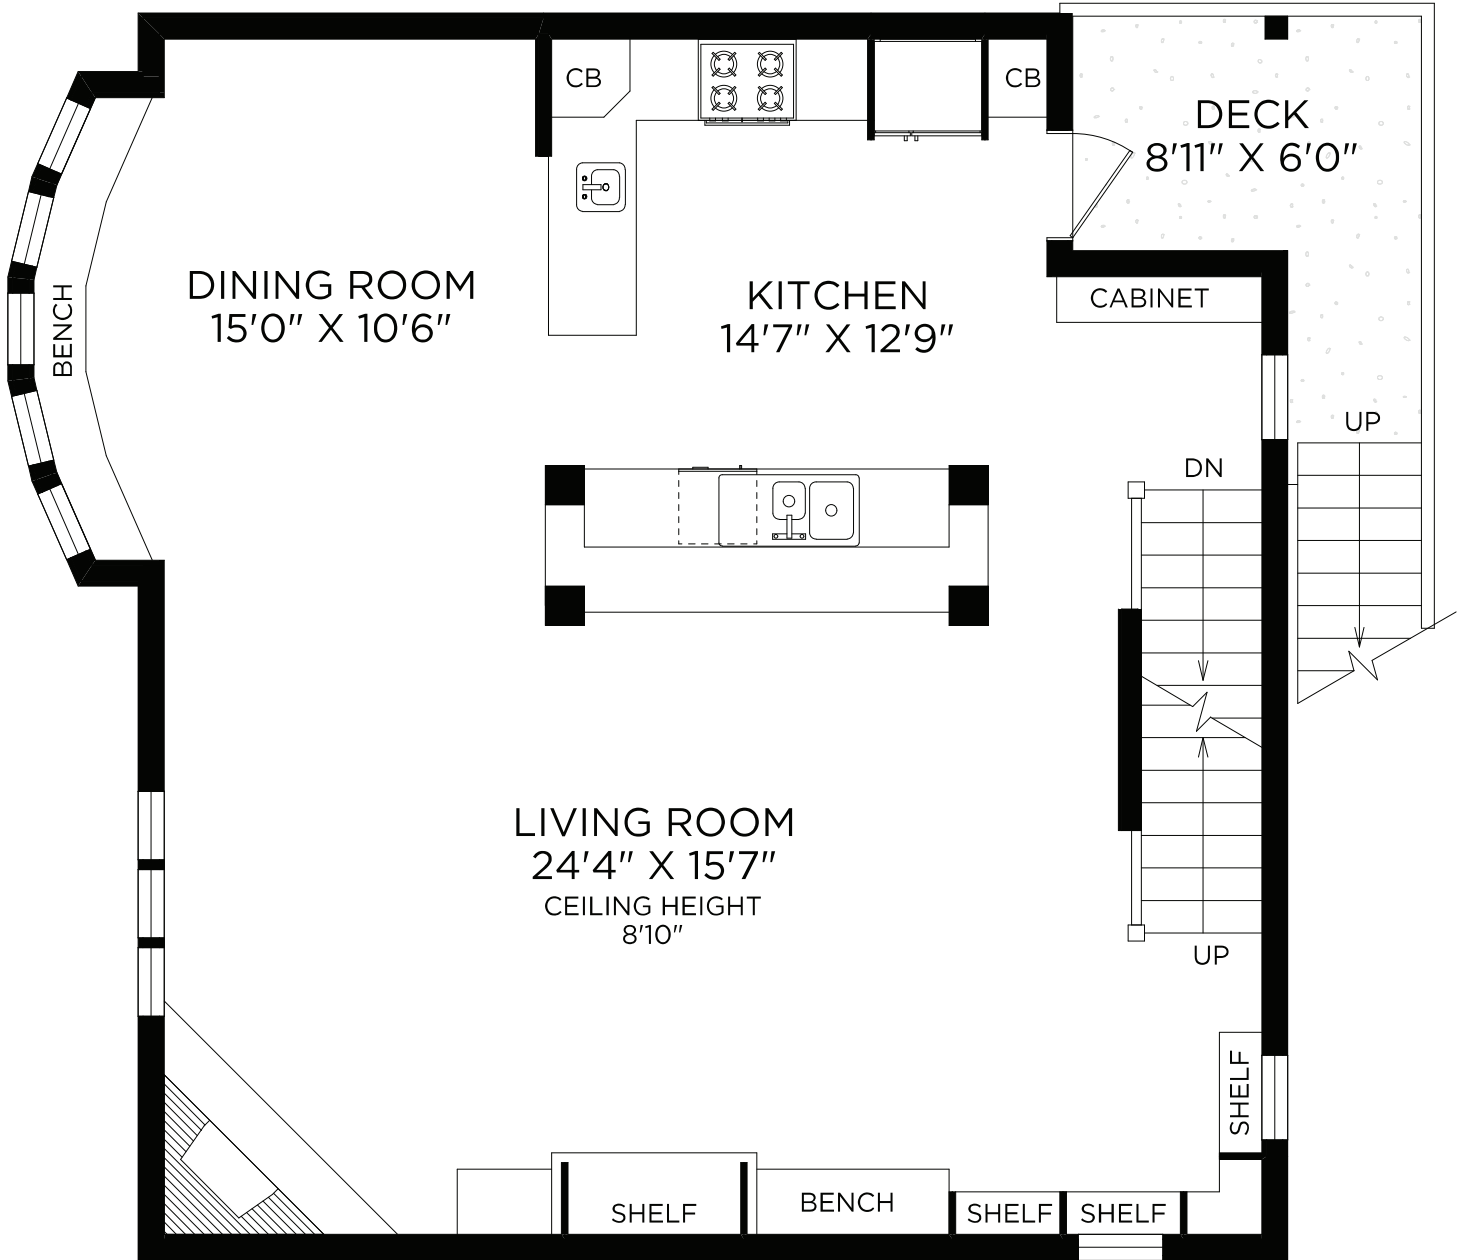

## MAIN FLOOR

Floor	Finished	Unfinished	Total	Other Areas	
Main	941	0	941	Decks	848
Upper	348	0	348	Patio	110
Ground	847	0	847	Dock	129
<b>Total</b>	<b>2136</b>	<b>0</b>	<b>2136</b>		

**REALFOTO**

250 388 6988  
orders@realfoto.ca