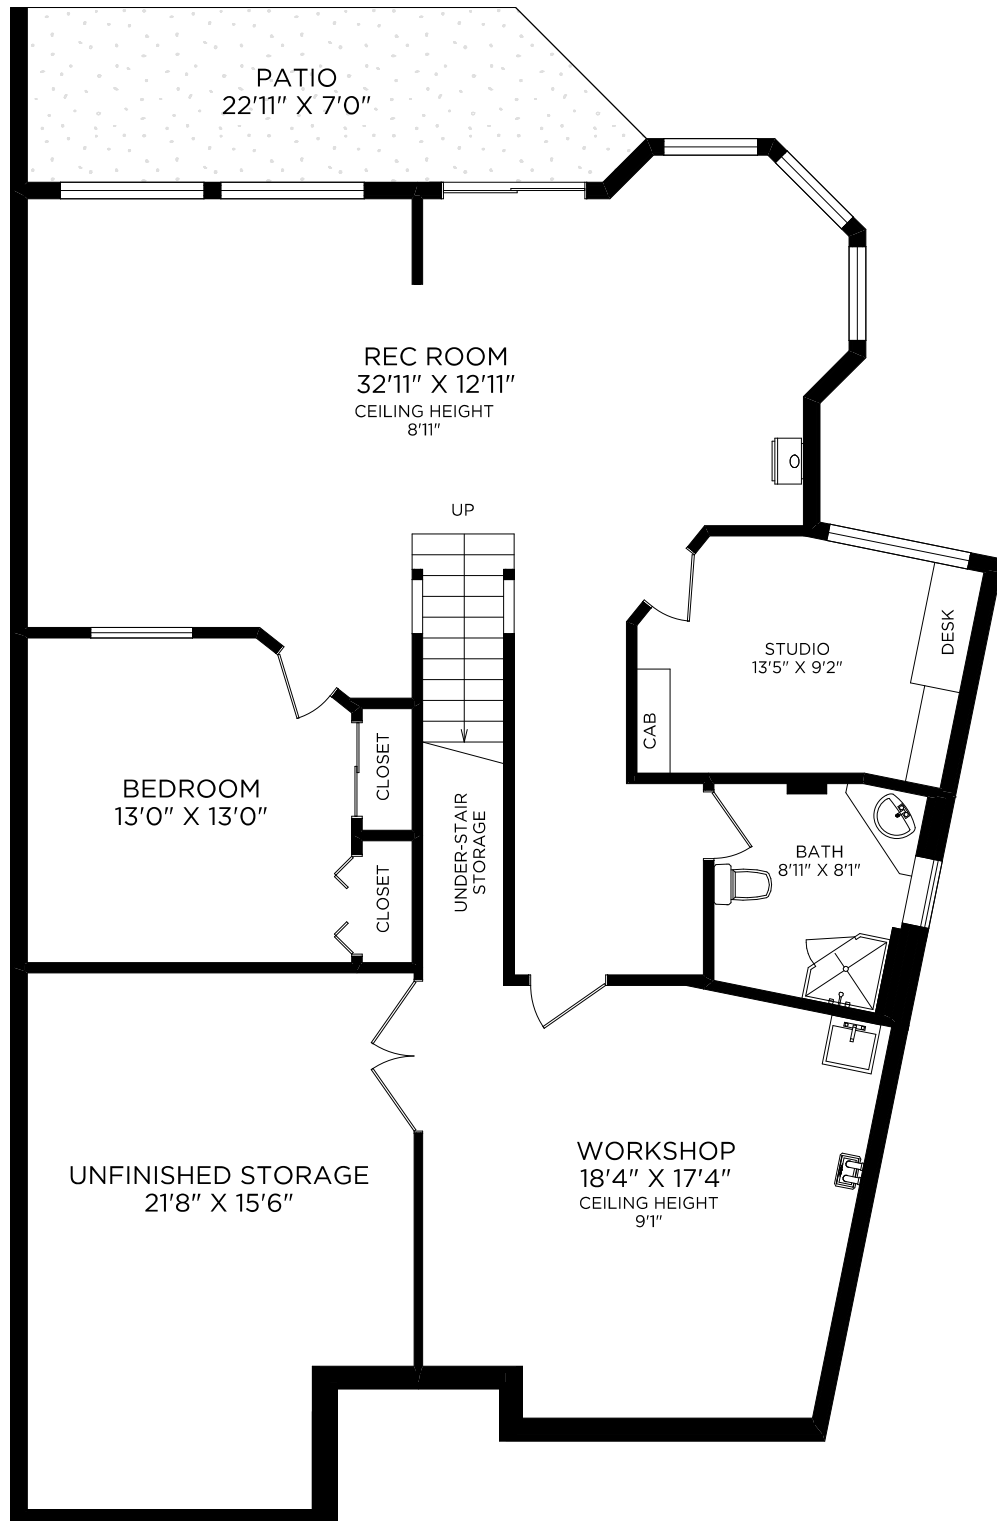

REALFOTO

250 388 6998
orders@realfoto.ca

Measured 12/13/2024 by C.O.

All information furnished regarding this property is from sources deemed reliable but no warranty or representation is made to the accuracy thereof. Purchaser to verify measurements if important.

16-4360 EMILY CARR DRIVE

Document prepared for the exclusive use of:

Andy Stephenson*

*Personal Real Estate Corporation

Sotheby's | Canada
INTERNATIONAL REALTY

LOWER FLOOR

Floor	Finished	Unfinished	Total	Other Areas	
Main	1843	0	1843	Garage	417
Lower	1131	697	1828	Patio	163
Total	2974	697	3671	Balcony	223