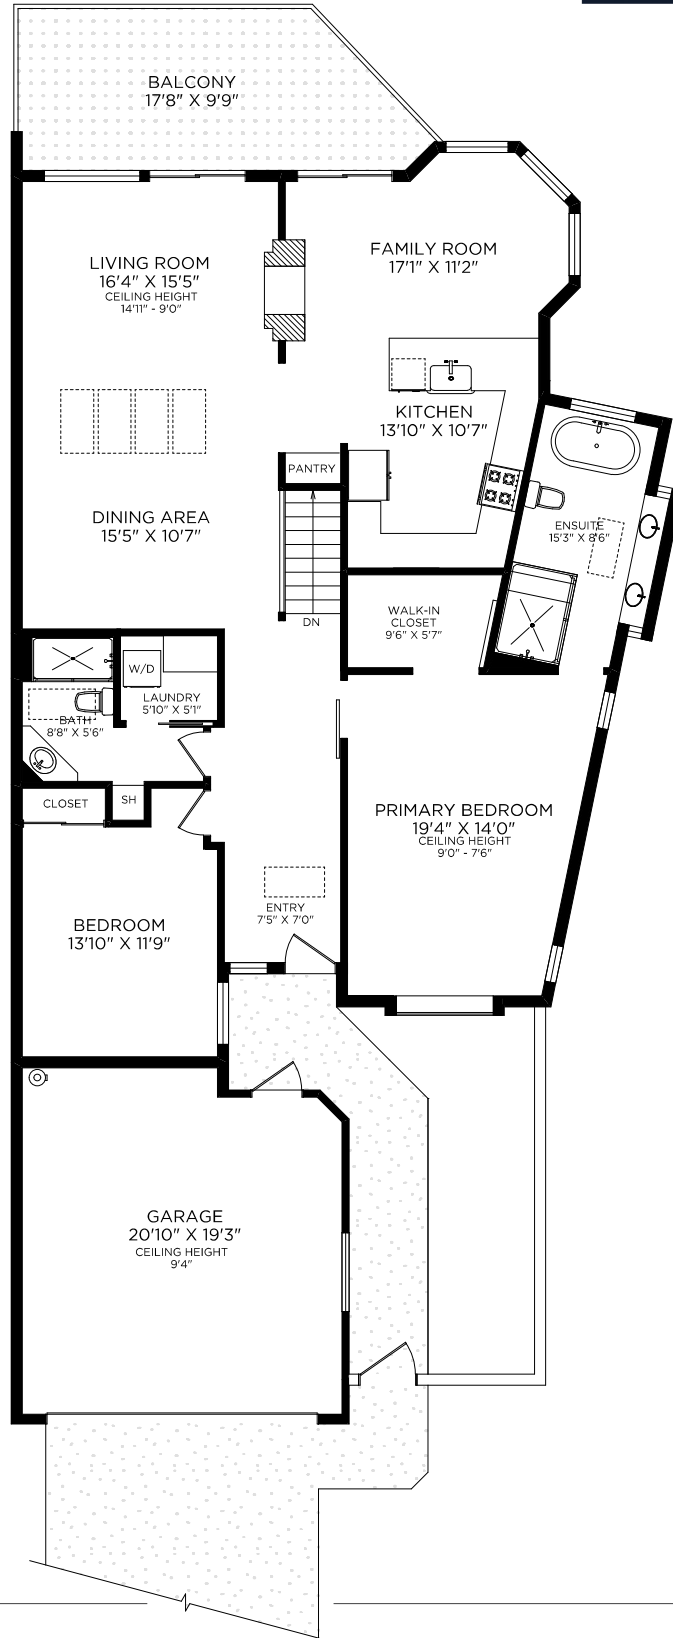

16-4360 EMILY CARR DRIVE

Document prepared for the exclusive use of:

Andy Stephenson*

*Personal Real Estate Corporation

Sotheby's | Canada
INTERNATIONAL REALTY

MAIN FLOOR

Floor	Finished	Unfinished	Total	Other Areas	
Main	1843	0	1843	Garage	417
Lower	1131	697	1828	Patio	163
Total	2974	697	3671	Balcony	223

REALFOTO

250 388 6998
orders@realfoto.ca

Measured 12/13/2024 by C.O.

All information furnished regarding this property is from sources deemed reliable but no warranty or representation is made to the accuracy thereof. Purchaser to verify measurements if important.

16-4360 EMILY CARR DRIVE

Document prepared for the exclusive use of:

Andy Stephenson*

*Personal Real Estate Corporation

Sotheby's | Canada
INTERNATIONAL REALTY

LOWER FLOOR

Floor	Finished	Unfinished	Total	Other Areas	
Main	1843	0	1843	Garage	417
Lower	1131	697	1828	Patio	163
Total	2974	697	3671	Balcony	223